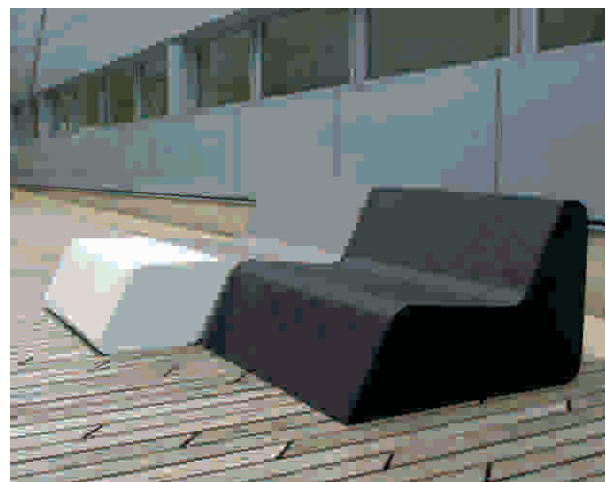

MEASUREMENTS

L56 X D58 X H35

DESIGN : Frederik van Heereveld