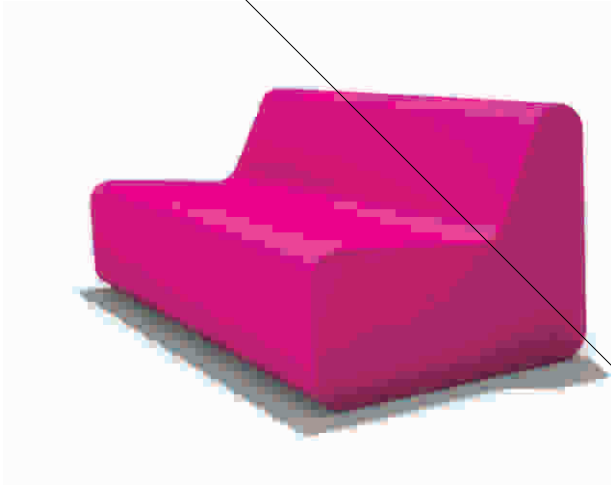

ORCA ACTIVE

MATERIAL
"ROCKFACE" Coated Foam

MEASUREMENTS

CHAIR	L90 X D71 X H89
SOFA	L150 X D71 X H89
LARGE SOFA	L200 X D71 X H89

DESIGN : Frederik van Heereveld

ORCA ACTIVE

ORCA ACTIVE SMALL

ORCA ACTIVE MEDIUM

ORCA ACTIVE LARGE

MATERIAL

"ROCKFACE" Coated Foam

MEASUREMENTS

SMALL	L90 X D71 X H89
MEDIUM	L150 X D71 X H89
LARGE	L200 X D71 X H89

DESIGN : Frederik van Heereveld

SOFT CORNER

MATERIAL
"ROCKFACE" Coated Foam

MEASUREMENTS

CHAIR	L50 X D80 X H73
SOFA	L100 X D80 X H73
LARGE SOFA	L200 X D80 X H73

DESIGN : Frederik van Heereveld

DAYBED COMPACT

MATERIAL
"ROCKFACE" Coated Foam

MEASUREMENTS

L700 X D1600 X H540

DESIGN : Frederik van Heereveld