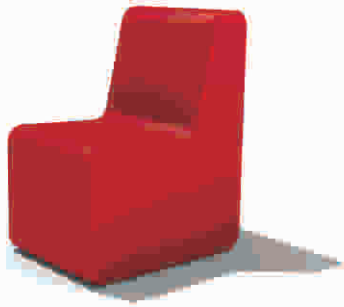

ORCA ACTIVE

MATERIAL
"ROCKFACE" Coated Foam

MEASUREMENTS

CHAIR	L90 X D71 X H89
SOFA	L150 X D71 X H89
LARGE SOFA	L200 X D71 X H89

DESIGN : Frederik van Heereveld

ORCA ACTIVE

ORCA ACTIVE SMALL

ORCA ACTIVE MEDIUM