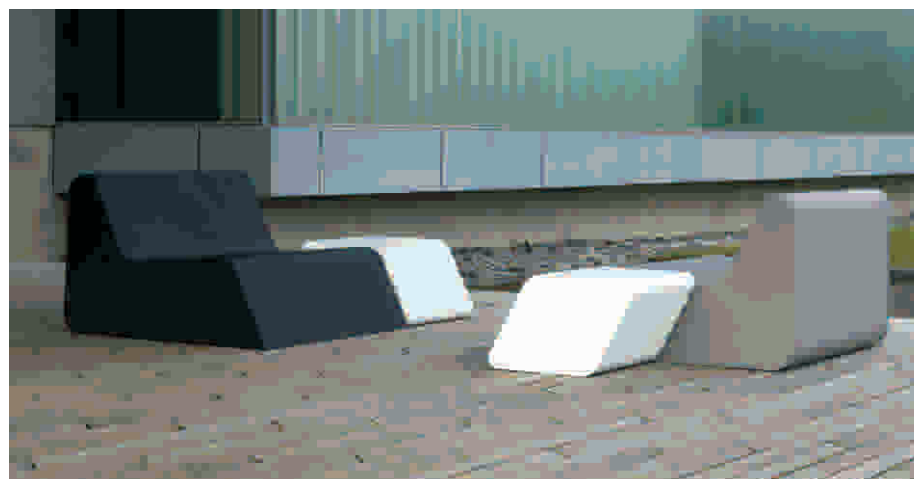

ORCA SQUARE
1 SEATER or 2 SEATER

The "ORCA SQUARE" is on special request
also available in any lenght.

DESIGN : Frederik van Heereveld

ORCA SQUARE

MATERIAL
"ROCKFACE" Coated Foam

MEASUREMENTS

2 SEATER	L112 X D112 X H65
1 SEATER	L56 X D112 X H65
KIDS	L60 X D60 X H35