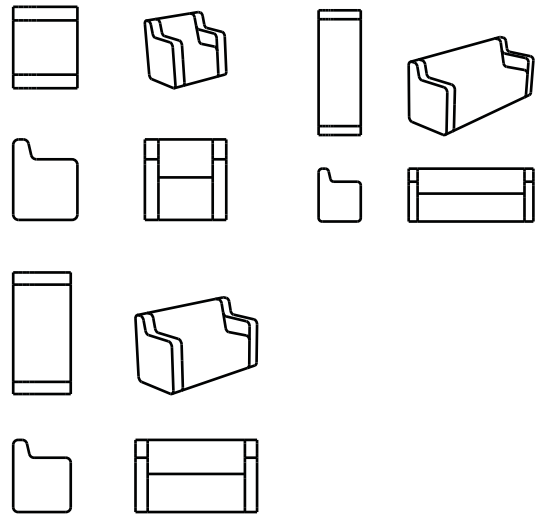

ORCA ACTIVE

MATERIAL
"ROCKFACE" Coated Foam

MEASUREMENTS

CHAIR	L90 X D71 X H89
SOFA	L150 X D71 X H89
LARGE SOFA	L200 X D71 X H89

DESIGN : Frederik van Heereveld

ORCA ACTIVE

ORCA ACTIVE SMALL

ORCA ACTIVE MEDIUM

ORCA ACTIVE LARGE

MATERIAL

"ROCKFACE" Coated Foam

MEASUREMENTS

SMALL	L90 X D71 X H89
MEDIUM	L150 X D71 X H89
LARGE	L200 X D71 X H89

DESIGN : Frederik van Heereveld

SOFT CORNER

MATERIAL
"ROCKFACE" Coated Foam

MEASUREMENTS

CHAIR	L50 X D80 X H73
SOFA	L100 X D80 X H73
LARGE SOFA	L200 X D80 X H73

DESIGN : Frederik van Heereveld

DAYBED COMPACT

MATERIAL
"ROCKFACE" Coated Foam

MEASUREMENTS

L700 X D1600 X H540

DESIGN : Frederik van Heereveld