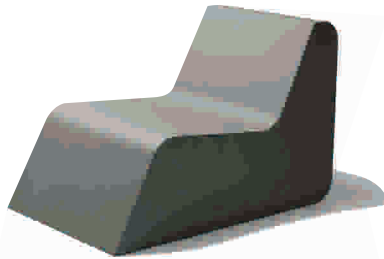

Visit www.feek.nl for more info pictures and designs.

ORCA ROUND

MATERIAL
"ROCKFACE" Coated Foam

MEASUREMENTS

BIG L112 X D112 X H65
SMALL L60 X D60 X H35

DESIGN : Frederik van Heereveld

ORCA SQUARE - SPECIAL
1 SEATER or 2 SEATER

ORCA SQUARE
1 SEATER or 2 SEATER

The "ORCA SQUARE" is on special request
also available in any lenght.

DESIGN : Frederik van Heereveld

ORCA SQUARE

MATERIAL
"ROCKFACE" Coated Foam

MEASUREMENTS

2 SEATER	L112 X D112 X H65
1 SEATER	L56 X D112 X H65
KIDS	L60 X D60 X H35