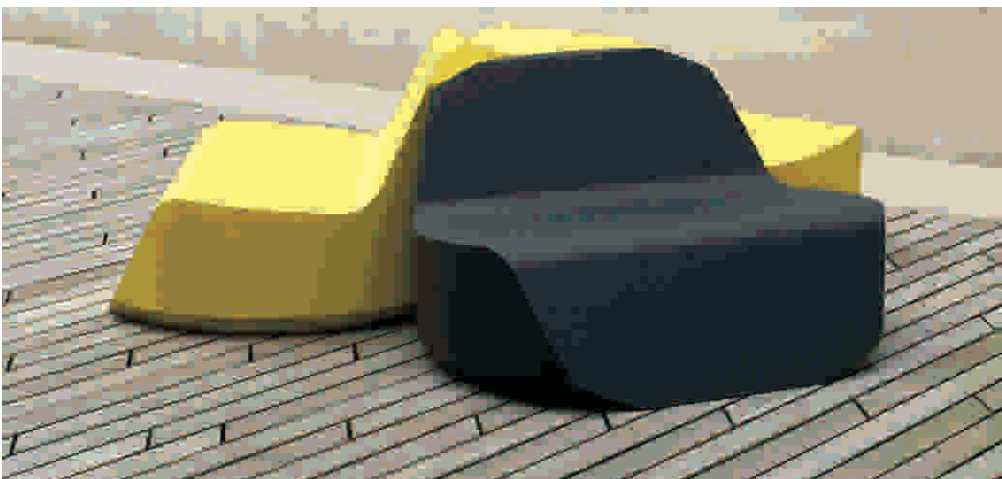

Visit www.feek.nl for more info pictures and designs.

ORCA ROUND

MATERIAL
"ROCKFACE" Coated Foam

MEASUREMENTS

BIG L112 X D112 X H65
SMALL L60 X D60 X H35

DESIGN : Frederik van Heereveld

ORCA SQUARE - SPECIAL
1 SEATER or 2 SEATER

ORCA SQUARE
1 SEATER or 2 SEATER

The "ORCA SQUARE" is on special request
also available in any lenght.

DESIGN : Frederik van Heereveld

ORCA SQUARE

MATERIAL
"ROCKFACE" Coated Foam

MEASUREMENTS

2 SEATER	L112 X D112 X H65
1 SEATER	L56 X D112 X H65
KIDS	L60 X D60 X H35