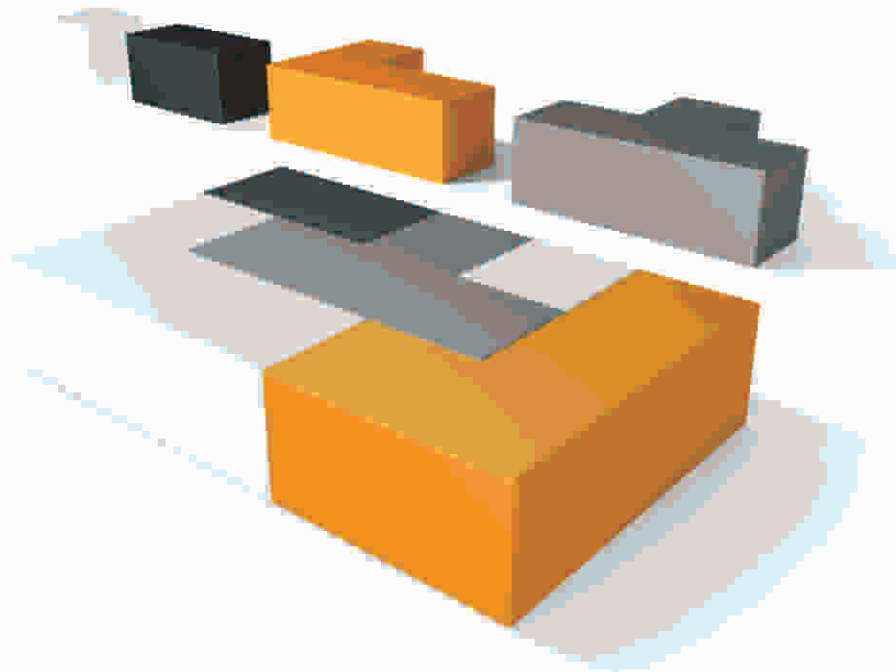

ORCA ACTIVE

MATERIAL
"ROCKFACE" Coated Foam

MEASUREMENTS

CHAIR	L90 X D71 X H89
SOFA	L150 X D71 X H89
LARGE SOFA	L200 X D71 X H89

DESIGN : Frederik van Heereveld

ORCA ACTIVE

ORCA ACTIVE SMALL

ORCA ACTIVE MEDIUM